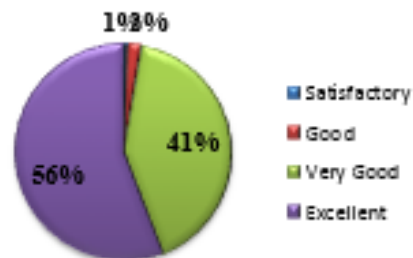

Feedback

Feedback for Webinar on Fuzzy Mathematical Models in Applied Sciences

No. of Registered: 318

Effective & Clear Communication

Relevant to the topic

Overall Satisfaction

The usefulness of the content