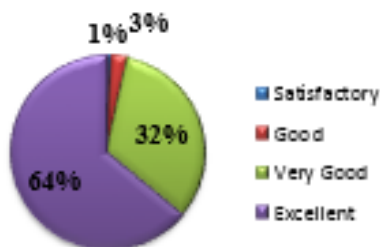

Feedback

Feedback for Webinar on Fuzzy Mathematical Models in Applied Sciences

No. of Registered: 318

Effective & Clear Communication

Relevant to the topic

Overall Satisfaction

The usefulness of the content