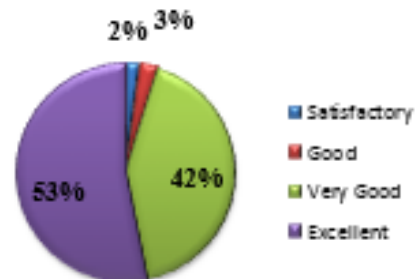

Feedback

Feedback for Webinar on Fuzzy Mathematical Models in Applied Sciences

No. of Registered: 318

Effective & Clear Communication

Relevant to the topic

Overall Satisfaction

The usefulness of the content